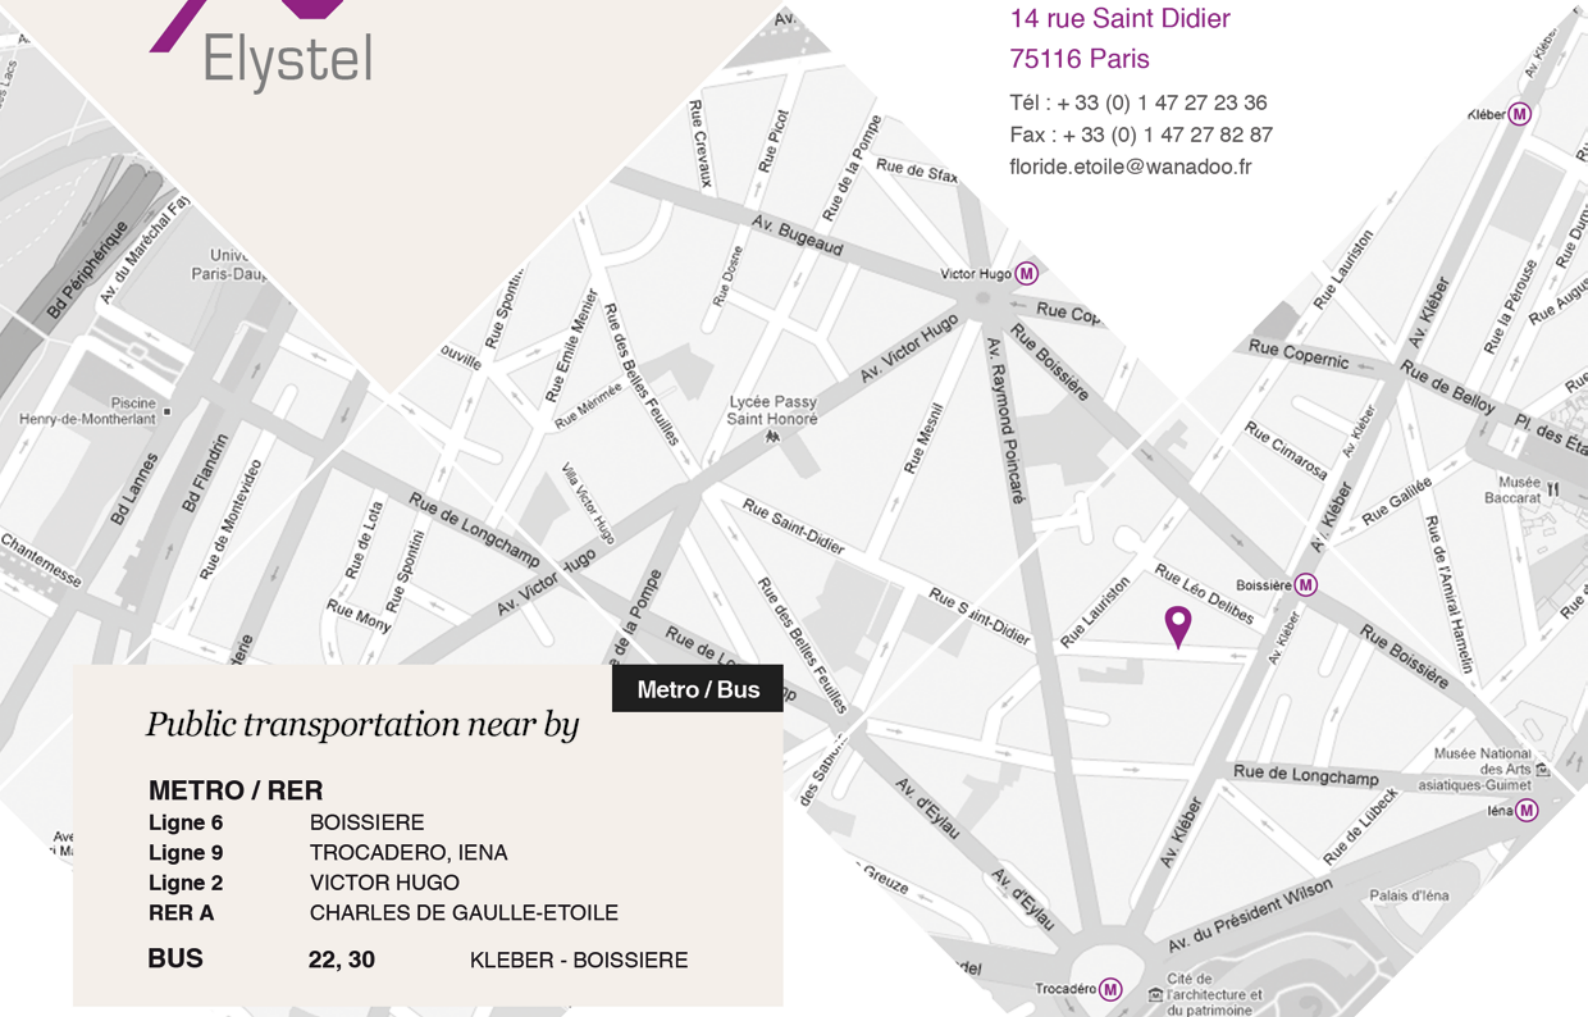

Hôtel Floride Etoile ***

14 rue Saint Didier

75116 Paris

Tél : + 33 (0) 1 47 27 23 36

Fax : + 33 (0) 1 47 27 82 87

floride.etoile@wanadoo.fr

Metro / Bus

Public transportation near by

METRO / RER

- **Ligne 6** BOISSIERE
- **Ligne 9** TROCADERO, IENA
- **Ligne 2** VICTOR HUGO
- **RER A** CHARLES DE GAULLE-ETOILE

- **BUS** 22, 30 KLEBER - BOISSIERE

By car

Getting to the hotel by car

From North of Paris

- Upon arrival in Paris follow "Périphérique Ouest"
- On the "Périphérique" exit at "Porte Maillot/Bois de Boulogne"
- Turn left towards "Porte Maillot/Palais des Congrès"
- At the roundabout take the 4th exit "Avenue de la Grande Armée"
- Continue to the "Place de l'Étoile" and take the 3rd exit
- Take the "Avenue Kléber" of 1km
- Turn right "Rue Saint Didier" to number 14

From South of Paris

- Upon arrival in Paris follow "Périphérique Ouest"
- On the "Périphérique" exit at "Porte de la Muette"
- Turn right "Avenue de Saint Cloud" and continue 1,5km to the "place du Trocadéro"
- Take the 3rd exit "Avenue Kléber", up the street for 100m
- Take the "Rue Saint Didier" on your left :
  The hotel is at number 14

Public transportation

Getting to the hotel by public transportation

From Charles de Gaulle airport

- TAKE RER B in direction of "Orsay Ville" and get off at "Châtelet-les-Halles"
- Take RER A in direction of "Poissy/St Germain en Laye/Cergy" and get off at "Charles de Gaulle-Etoile"
- Take Métro 6 in direction of "Nation" and get off at "Boissière"
- Cross "Avenue Kléber" and continue 20m the direction of "Trocadéro"
- Street "Saint Didier" is on your right
- Go up the street until number 14

From Orly airport

- Take "Orly Bus" at "Orly Ouest" and get off at "Denfert Rochereau"
- Take Métro 6 in the direction of "Charles de Gaulle-Étoile" and get off at "Boissière"
- Cross "Avenue Kléber" and continue 20m in the direction of "Trocadéro"
- Street "Saint Didier" is on your right
- Go up the street until number 14